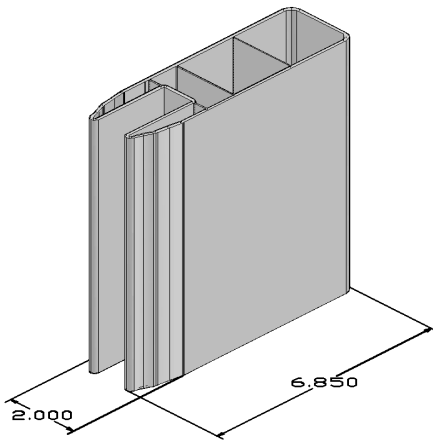

Dimension : **2.700" X 5.500"**

Thickness: **0.110" WALL THICKNESS**

Available length **96" - 108"**

Available color **White**

Grey

Adobe

Qty per skid **84 pces / skid**

Description : **H POST INSERT**

Product # **0392RS**

Dimension : **1.525" X 2.675"**

Thickness: **0.070" WALL THICKNESS**

Available length **96"**

Available color **White**

Grey

Adobe

Qty per skid **368 pces / skid**

Description : **2" X 7" RAIL**

Product # **0387RHC**

Dimension : **2.000" X 6.850"**

Thickness: **0.080" WALL THICKNESS**

Available length **93.75" or custom length**

Available color **White**

Grey

Adobe