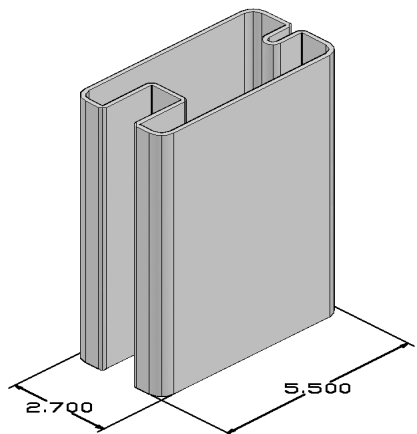

Description : **5" X 5" H" POST**

Product # **0358RHC**

Dimension : **5.000" X 5.000"**

Thickness: **0.125" WALL THICKNESS**

Available length **84" - 96" - 108"**

Available color **White**

Grey

Adobe

Qty per skid **75 pces / skid**

Description : **2-1/2" X 5-1/2" RAIL**

Product # **0359RHC**

Dimension : **2.700" X 5.500"**

Thickness: **0.110" WALL THICKNESS**

Available length **96" - 108"**

Available color **White**

Grey

Adobe

Qty per skid **84 pces / skid**

Description : **2-1/2" X 5-1/2" MID RAIL**

Product # **0360RHC**

Dimension : **2.700" X 5.500"**

Thickness: **0.110" WALL THICKNESS**

Available length **96" - 108"**

Available length **84" - 96" - 108"**

Available color **White**

Grey

Adobe

Qty per skid **75 pces / skid**

Description : **7/8" X 6" T/G BOARD**

Product # **0363RHC**

Dimension : **0.875" X 6.000"**