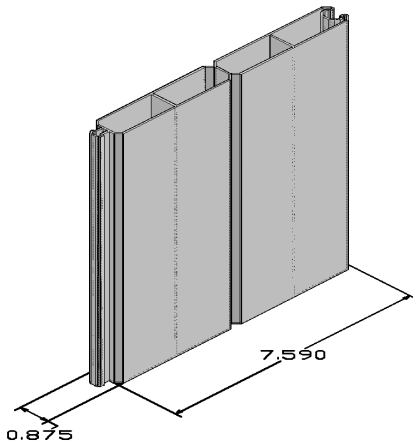

Qty per skid **132 pces / skid**

Description : **5" X 5" POST**

Product # **0388RHC**

Dimension : **5.000" X 5.000"**

Thickness: **0.130" WALL THICKNESS**

Available length **108" or custom length**

Available color **White**

Grey

Adobe

Qty per skid **81 pces / skid**

EMS 2020 FENCE PROFILES

Description : **4" X 4" POST**

Product # **0246RHC**

Dimension : **3.785" X 3.785"**

Thickness: **0.120" WALL THICKNESS**

Available length **96" or custom length**

Available color **White**

Grey

Adobe

Qty per skid **121 pcs / skid**

Description : **7/8" X 7-1/2" T/G BOARD**

Product # **0316RHC**

Dimension : **0.875" X 7.590"**