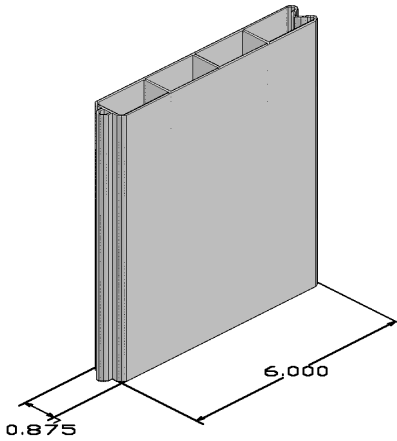

Description : **5" X 5" H" POST**

Product # **0358RHC**

Dimension : **5.000" X 5.000"**

Thickness: **0.125" WALL THICKNESS**

Available length **84" - 96" - 108"**

Available color **White**

Grey

Adobe

Qty per skid **75 pces / skid**

Description : **2-1/2" X 5-1/2" RAIL**

Product # **0359RHC**

Dimension : **2.700" X 5.500"**

Thickness: **0.110" WALL THICKNESS**

Available length **96" - 108"**

Available color **White**

Available color **White**

Grey

Adobe

Qty per skid **84 pces / skid**

Description : **7/8" X 6" NO T/G BOARD**

Product # **0362RHC**

Dimension : **0.875" X 6.000"**

Thickness: **0.050" WALL THICKNESS**

Available length **84" - 96" - 108"**

Available color **White**

Grey

Adobe

Qty per skid **75 pces / skid**

Description : **7/8" X 6" T/G BOARD**

Product # **0363RHC**

Dimension : **0.875" X 6.000"**