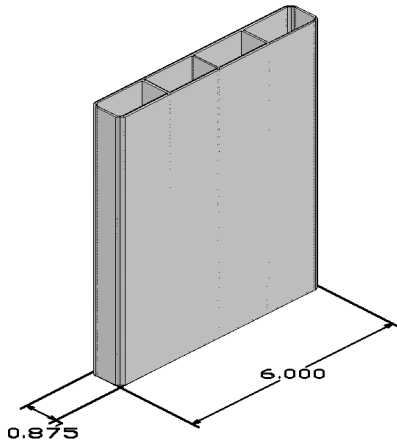

Description : **5" X 5" H" POST**

Product # **0358RHC**

Dimension : **5.000" X 5.000"**

Thickness: **0.125" WALL THICKNESS**

Available length **84" - 96" - 108"**

Available color **White**

Grey

Adobe

Qty per skid **75 pces / skid**

Description : **2-1/2" X 5-1/2" RAIL**

Product # **0359RHC**

Dimension : **2.700" X 5.500"**

Thickness: **0.110" WALL THICKNESS**

Available length **96" - 108"**

Available color **White**

Grey

Adobe

Qty per skid **84 pces / skid**

Description : **2-1/2" X 5-1/2" MID RAIL**

Product # **0360RHC**

Dimension : **2.700" X 5.500"**

Thickness: **0.110" WALL THICKNESS**

Available length **96" - 108"**

Available color **White**

Grey

Adobe

Qty per skid **84 pces / skid**

Description : **7/8" X 6" NO T/G BOARD**

Product # **0362RHC**

Dimension : **0.875" X 6.000"**

Thickness: **0.050" WALL THICKNESS**