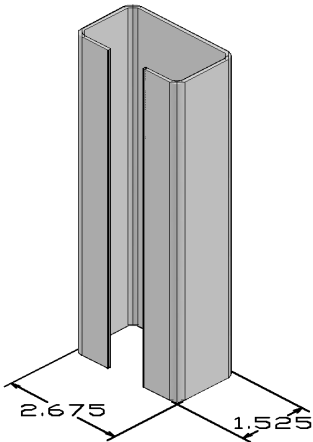

Available length **84" - 96" - 108"**

Available color **White**

Grey

Adobe

Qty per skid **75 pces / skid**

Description : **7/8" X 6" T/G BOARD**

Product # **0363RHC**

Dimension : **0.875" X 6.000"**

Thickness: **0.050" WALL THICKNESS**

Available length **96" - 108"**

Available color **White**

Grey

Adobe

Qty per skid **84 pces / skid**

Description : **U TRIM**

Product # **0365RHC**

Dimension : **2.700" X 5.500"**

Thickness: **0.110" WALL THICKNESS**

Available length **96" - 108"**

Available color **White**

Grey

Adobe

Qty per skid **84 pces / skid**

Description : **H POST INSERT**

Product # **0392RS**

Dimension : **1.525" X 2.675"**

Thickness: **0.070" WALL THICKNESS**

Available length **96"**

Available color **White**

Grey

Adobe

Qty per skid **368 pces / skid**