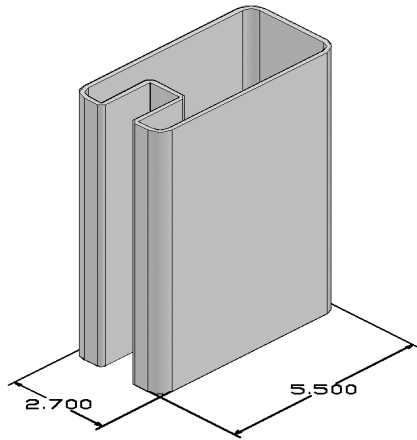

Description : **5" X 5" H" POST**

Product # **0358RHC**

Dimension : **5.000" X 5.000"**

Thickness: **0.125" WALL THICKNESS**

Available length **84" - 96" - 108"**

Available color **White**

Grey

Adobe

Qty per skid **75 pces / skid**

Description : **2-1/2" X 5-1/2" RAIL**

Product # **0359RHC**

Dimension : **2.700" X 5.500"**

Thickness: **0.110" WALL THICKNESS**

Available length **96" - 108"**

Available color **White**

Grey

Adobe

Qty per skid **84 pces / skid**

Description : **2-1/2" X 5-1/2" MID RAIL**

Product # **0360RHC**

Dimension : **2.700" X 5.500"**

Thickness: **0.110" WALL THICKNESS**

Available length **96" - 108"**

Available length **84" - 96" - 108"**

Available color **White**

Grey

Adobe

Qty per skid **75 pces / skid**

Description : **7/8" X 6" T/G BOARD**

Product # **0363RHC**

Dimension : **0.875" X 6.000"**