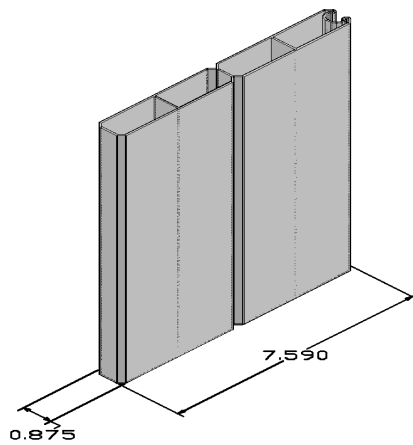

Qty per skid **132 pces / skid**

Description : **5" X 5" POST**

Product # **0388RHC**

Dimension : **5.000" X 5.000"**

Thickness: **0.130" WALL THICKNESS**

Available length **108" or custom length**

Available color **White**

Available length **96" or custom length**

Available color **White**

Grey

Adobe

Qty per skid **121 pcs / skid**

Description : **7/8" X 7-1/2" T/G BOARD**

Product # **0316RHC**

Dimension : **0.875" X 7.590"**

Thickness: **0.050" WALL THICKNESS**

Available length **65-3/4" or custom length**

Available color **White**

Grey

Adobe

Qty per skid **260 pcs / skid**

Description : **7/8" X 7-1/2" NO T/G BOARD**

Product # **0316aRHC**

Dimension : **0.875" X 7.590"**

Thickness: **0.050" WALL THICKNESS**

Available length **65-3/4" or custom length**

Available color **White**

Grey

Adobe

Qty per skid **265 pcs / skid**