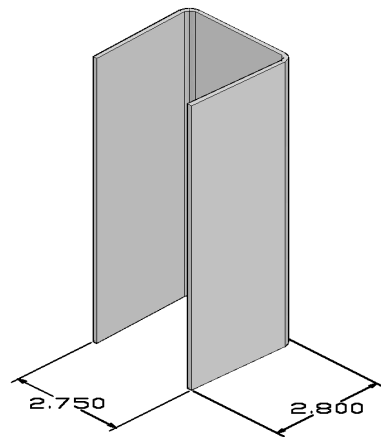

Available length **84" - 96" - 108"**

Available color **White**

Grey

Adobe

Qty per skid **75 pces / skid**

Description : **7/8" X 6" T/G BOARD**

Product # **0363RHC**

Dimension : **0.875" X 6.000"**

Thickness: **0.050" WALL THICKNESS**

Available length **96" - 108"**

Available color **White**

Grey

Adobe

Qty per skid **84 pces / skid**

Description : **U TRIM**

Product # **0365RHC**

Dimension : **2.700" X 5.500"**

Thickness: **0.110" WALL THICKNESS**

Available length **96" - 108"**

Available color **White**

Grey

Adobe

Qty per skid **84 pces / skid**

Description : **H POST INSERT**