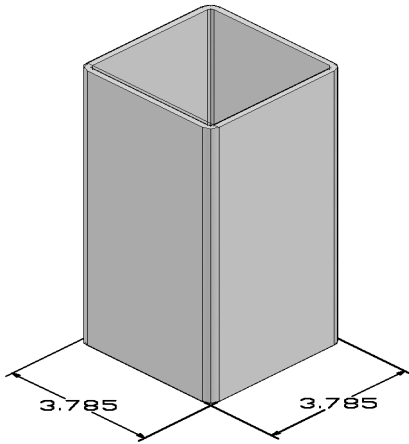

Dimension : **2.700" X 5.500"**

Thickness: **0.110" WALL THICKNESS**

Available length **96" - 108"**

Available color **White**

Grey

Adobe

Qty per skid **84 pces / skid**

Description : **H POST INSERT**

Description : **2" X 7" RAIL**

Product # **0387RHC**

Dimension : **2.000" X 6.850"**

Thickness: **0.080" WALL THICKNESS**

Available length **93.75" or custom length**

Available color **White**

Grey

Adobe

Qty per skid **132 pces / skid**

Description : **5" X 5" POST**

Product # **0388RHC**

Dimension : **5.000" X 5.000"**

Thickness: **0.130" WALL THICKNESS**

Available length **108" or custom length**

Available color **White**

Grey

Adobe

Qty per skid **81 pces / skid**

EMS 2020 FENCE PROFILES

Description : **4" X 4" POST**

Product # **0246RHC**

Dimension : **3.785" X 3.785"**

Thickness: **0.120" WALL THICKNESS**